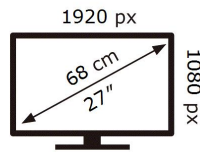

ENERGY

SAMSUNG

C27R504FHU

34 kWh/1000h

2019/2013